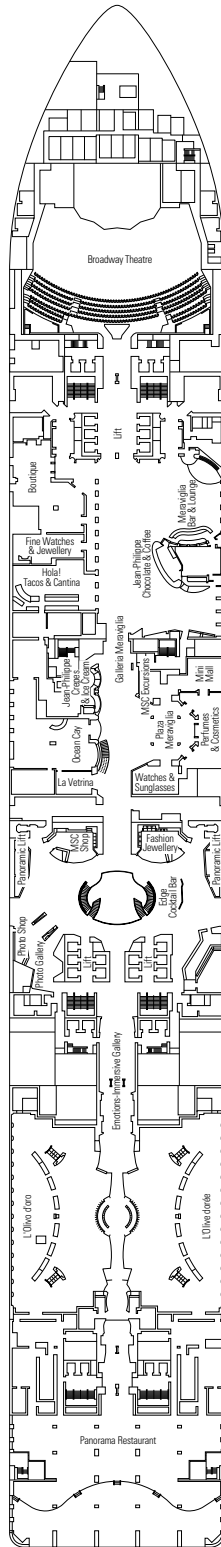

DECK 6
PETRA