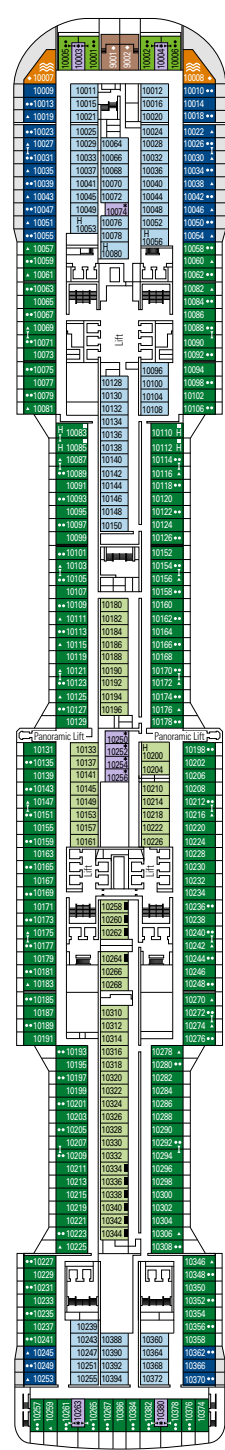

DECK 10 HAGIA SOPHIA