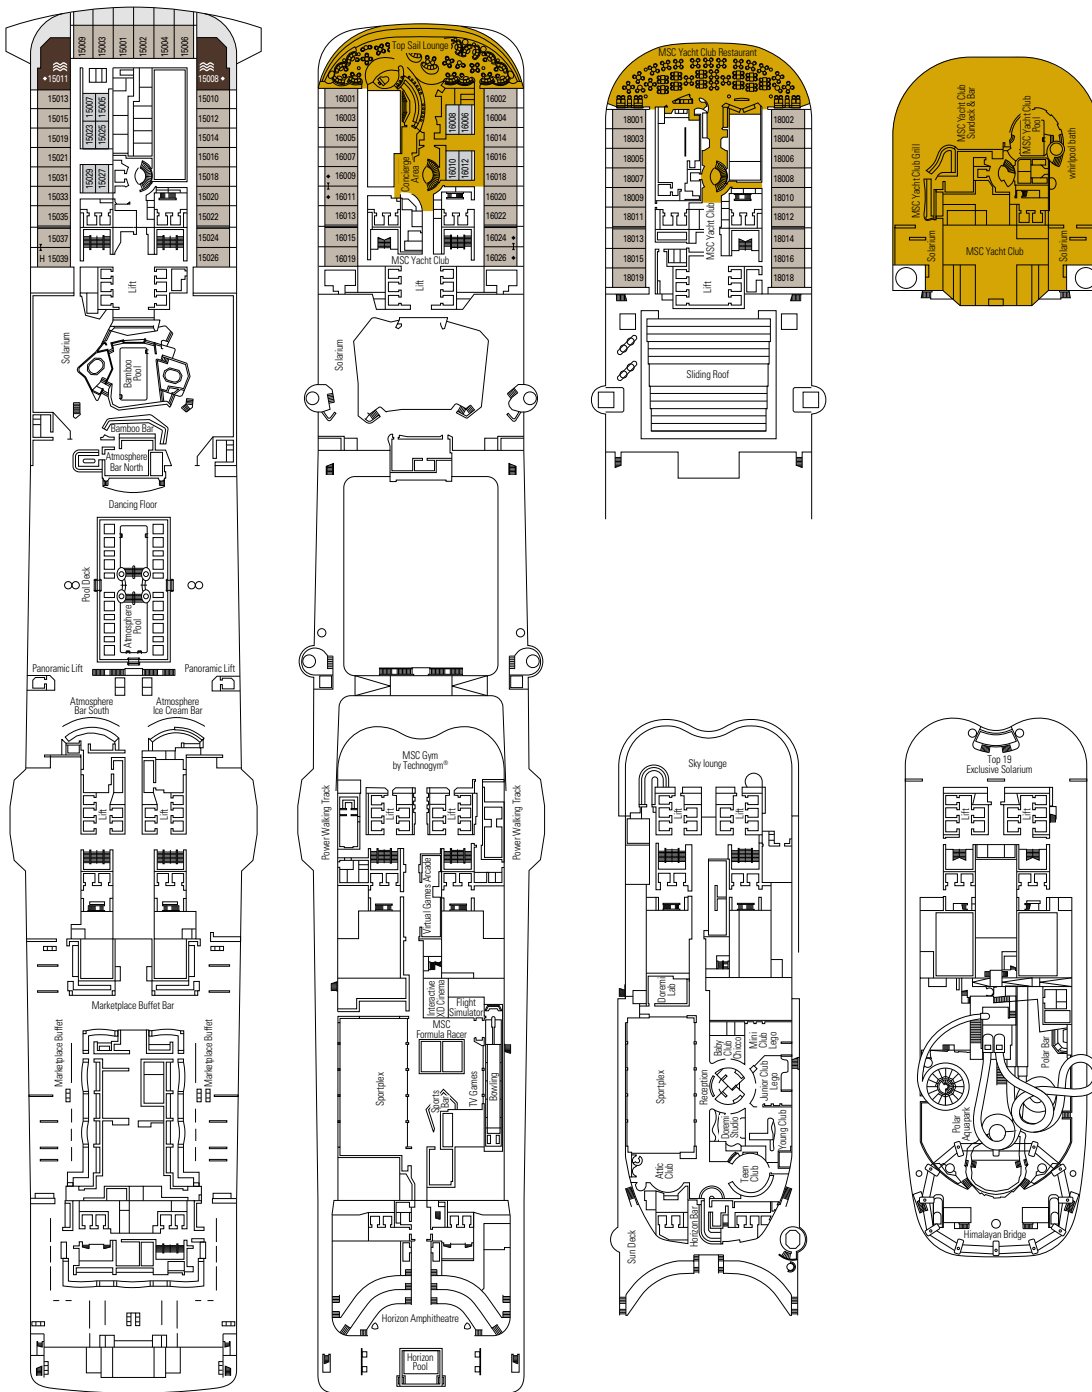

MSC YACHT CLUB

DECK 15
TOUR EIFFEL

DECK 16
IGUAZU

DECK 18
PYRAMIDS

DECK 19
BABYLON

Ship configuration, data and descriptions may be subject to change depending on the season and on the destination and must be verified at the time of booking.