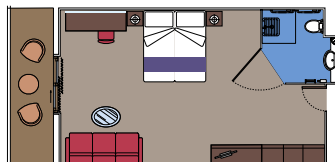

FACILITIES FOR GUESTS WITH DISABILITIES OR REDUCED MOBILITY

1 Deluxe Suite for guests with disabilities or reduced mobility

Deluxe Suites ($\approx 24 \text{ m}^2$) with balcony ($\approx 5 \text{ m}^2$).
Double bed can be converted into two single beds.

This kind of accommodation is only available in the MSC Yacht Club.

54 Cabins for guests with disabilities or reduced mobility

32 Cabins ($\approx 22 \text{ m}^2$) with balcony (from ≈ 3 to $\approx 16 \text{ m}^2$).
22 Interior cabins ($\approx 22 \text{ m}^2$).
Double bed can be converted into two single beds.

This kind of accommodation is available in Balcony and Interior cabins (with Bella, Aurea and Fantastica Experiences).

FACILITIES FOR GUESTS WITH DISABILITIES OR REDUCED MOBILITY

Cabin door width	86 cm
Bathroom door width	90 cm
Size of cabin (floor space)	≈ 18 to 21 m^2
Size of bathroom	$3,1 \text{ m}^2$
Is there a fold-down seat in the shower?	Yes
Height of seat from the floor	44 cm
Does the WC seat have grab rails?	Yes
Are wheelchairs available on board?	In limited numbers*
Are all decks/public areas accessible?	Yes
Are all lifeboats wheelchair-accessible?	No**
Do the lifts have deck indicators?	Visual, Audio & Braille
Can severely visually impaired/blind guests be catered for on the cruise?	Only with full-time carer

*Only for embarkation, disembarkation and emergencies.

**In the event of an emergency, dedicated personnel will help guests with disabilities or reduced mobility to board lifeboats.