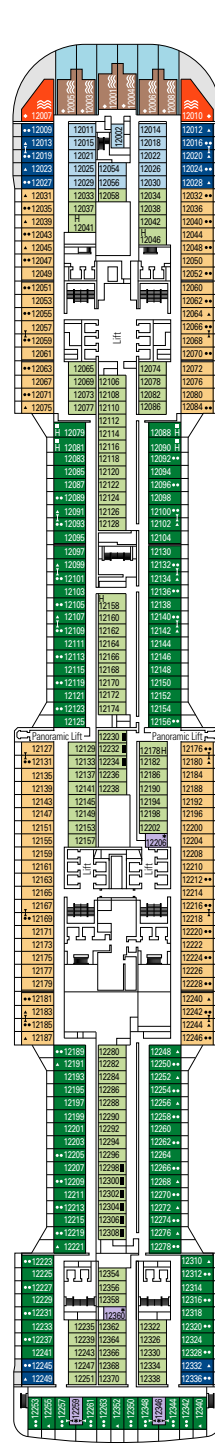

DECK 12 GRAND CANYON