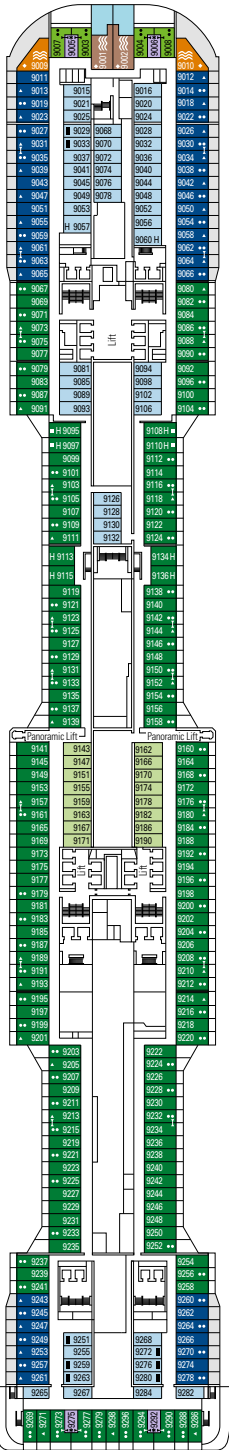

DECK 9 ALHAMBRA