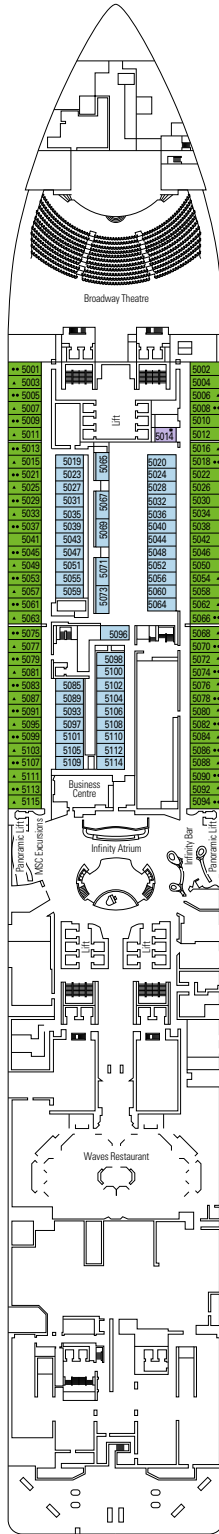

DECK 5
COLOSSEO