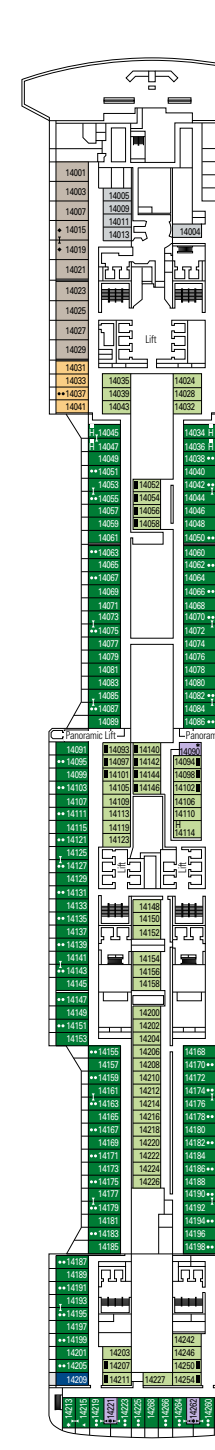

DECK 14 ANGKOR WAT