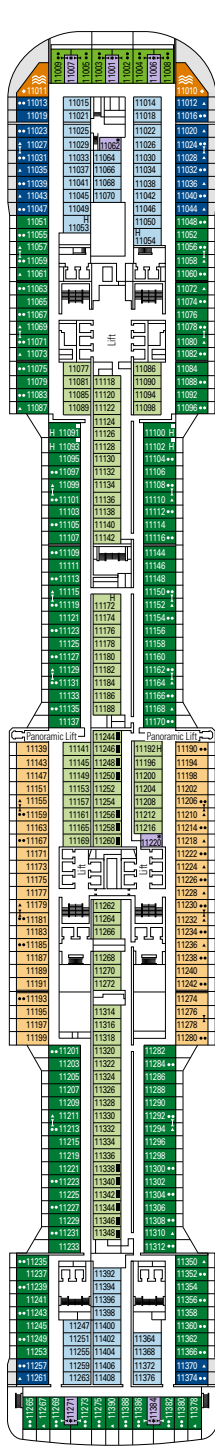

DECK 11 ACROPOLIS