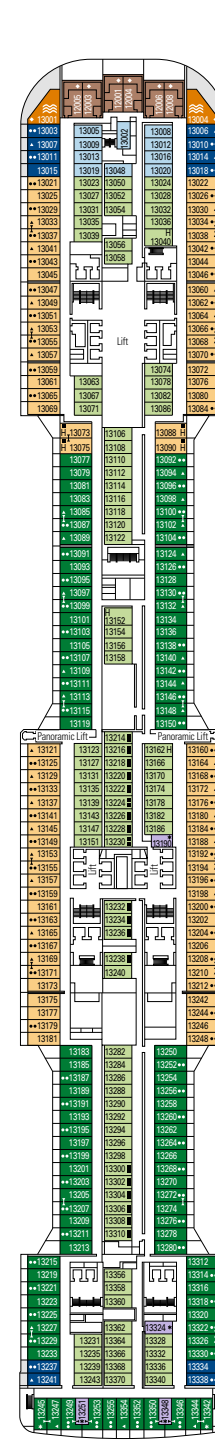

DECK 13 KILIMANGIARO