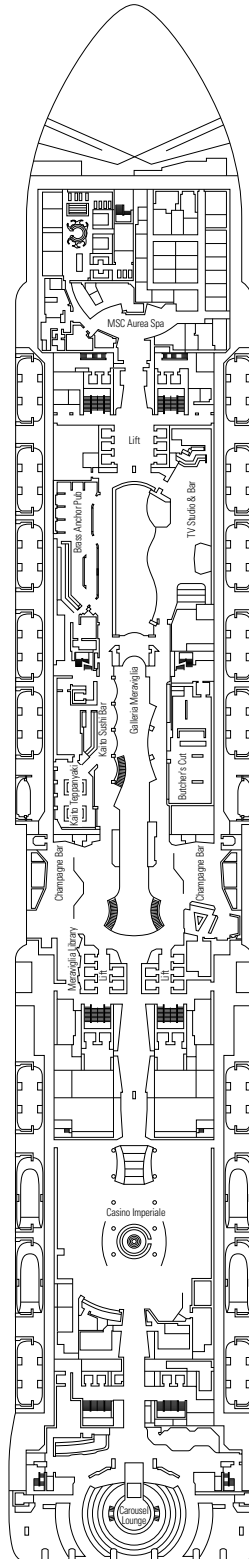

DECK 7
TAJ MAHAL