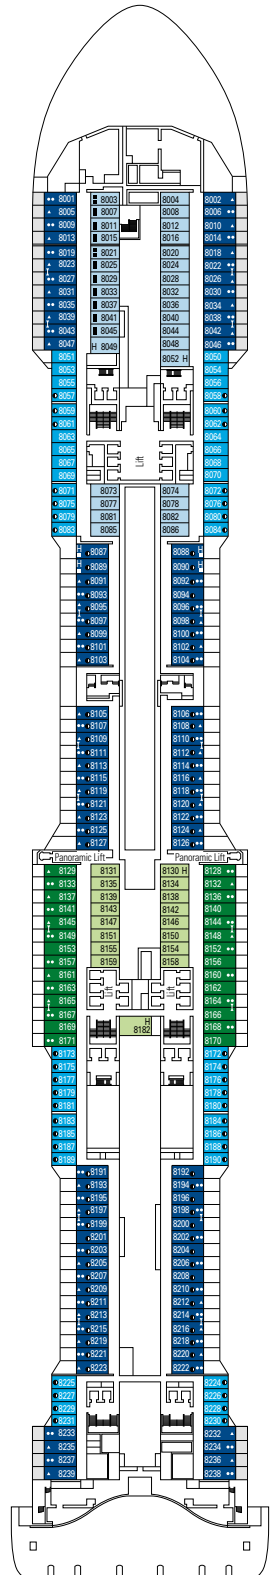

DECK 8
MACHU PICCHU