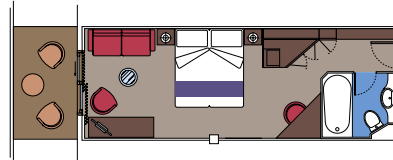

# CABIN TYPES

SUITE

## 130 Suites

Suites (≈ 22 m<sup>2</sup>) with balcony (≈ 5 m<sup>2</sup>).  
Double bed can be converted into two single beds.

This kind of accommodation is available with Fantastica and Aurea Experiences.