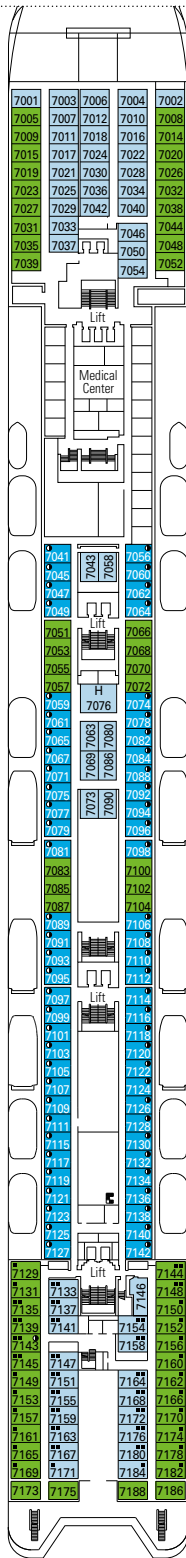

DECK 7
TOPAZIO