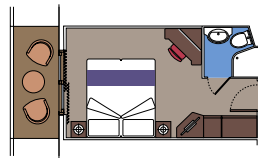

Cabins (≈ 13 m²) with balcony (≈ 3,5 m²).
Double bed can be converted into two single beds.

This kind of accommodation is available with Fantastica and Aurea Experiences.