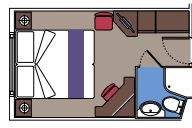

335 Cabins with porthole (from ≈ 13 to ≈ 22 m²).
Double bed can be converted into two single beds.
This kind of accommodation is only available with Fantastica Experience.

2 Cabins (9003 and 9006) consisting in a bedroom area and a living area with up to 4 beds (≈ 22 m²).
This kind of accommodation is only available with Aurea Experience.