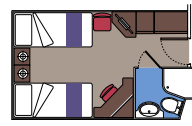

346 Interior cabins (13 m²)
Double bed can be converted into two single beds.