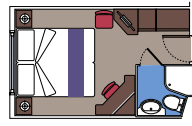

Cabins with porthole (13 m²).
Double bed can be converted into two single beds.

This kind of accommodation is only available with Bella Experience.