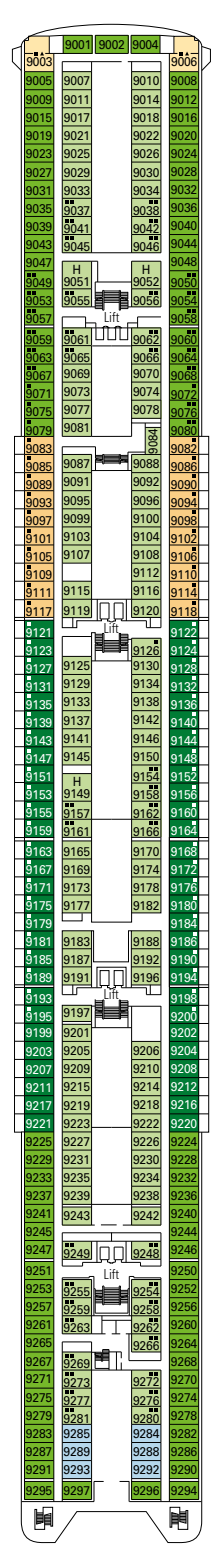

DECK 9
AMETISTA