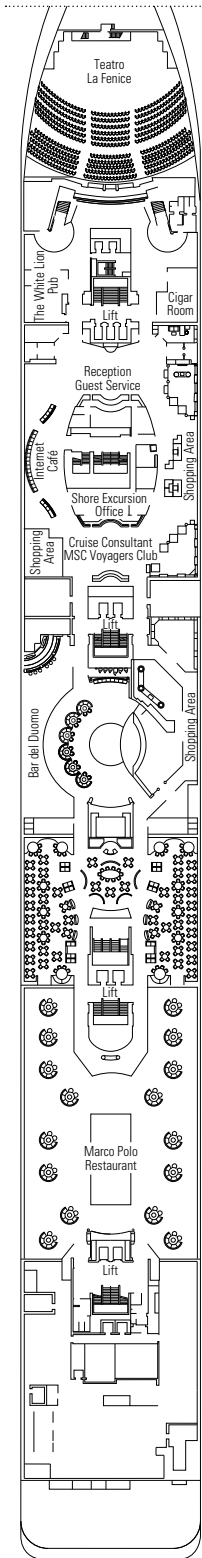

DECK 5
RUBINO