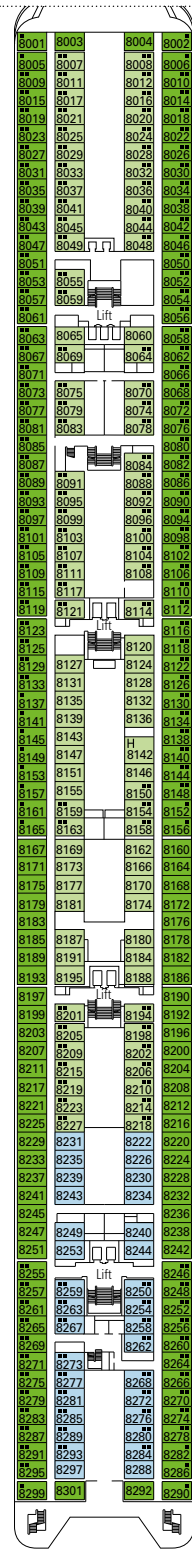

DECK 8
SMERALDO