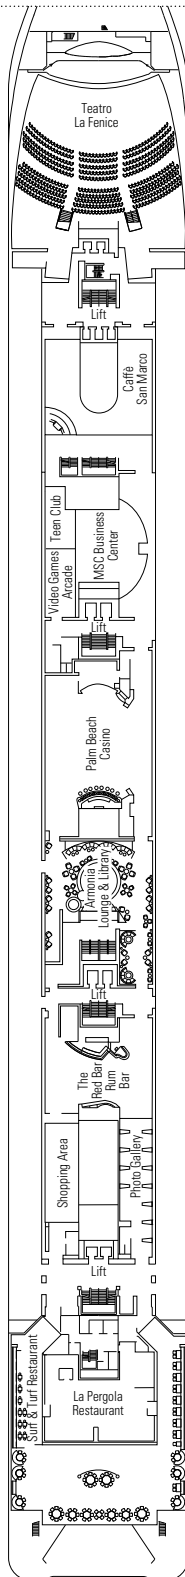

DECK 6
DIAMANTE